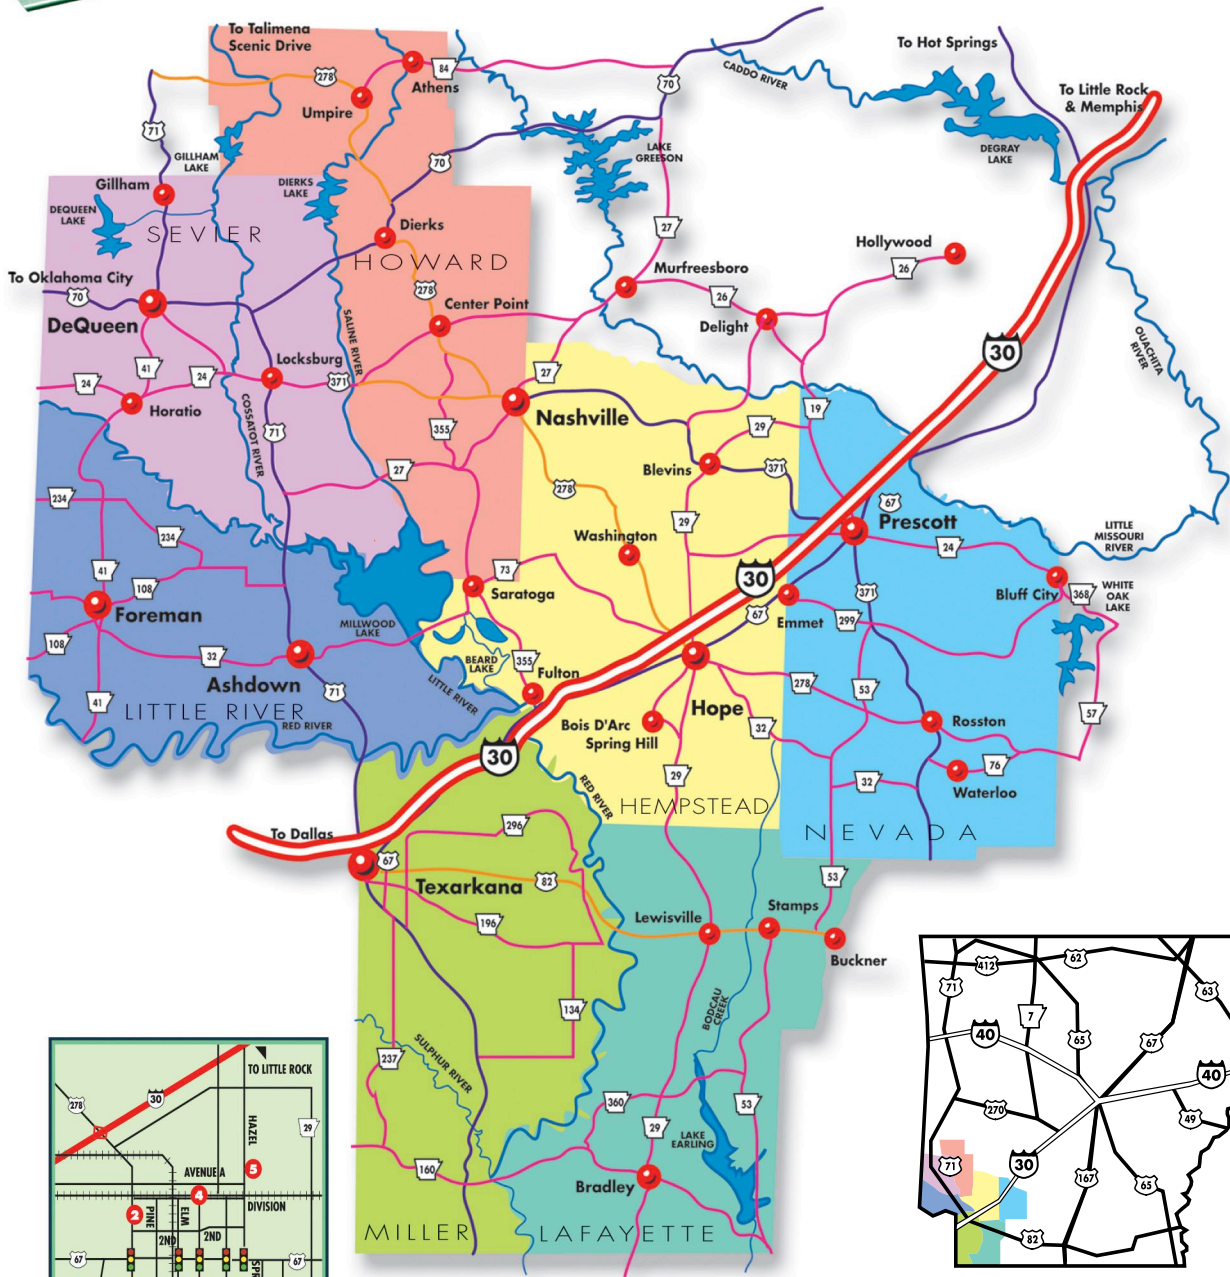

All signs point
Southwest!

Points of Interest in Hope

1. Clinton Childhood Home - 321 E. 13th St.
2. Clinton Birthplace 117 S. Hervey St.
3. Clinton Elementary School - 500 S. Spruce
4. Hope Visitor Center Museum / Tribute to Clinton Sign
5. Roschill Cemetery