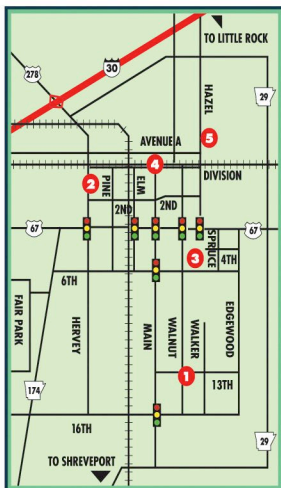

All signs point
Southwest!

Points of Interest in Hope

1. Clinton Childhood Home - 321 E. 13th St.
2. Clinton Birthplace 117 S. Hervey St.
3. Clinton Elementary School - 500 S. Spruce
4. Hope Visitor Center Museum / Tribute to Clinton Sign
5. Roschill Cemetery